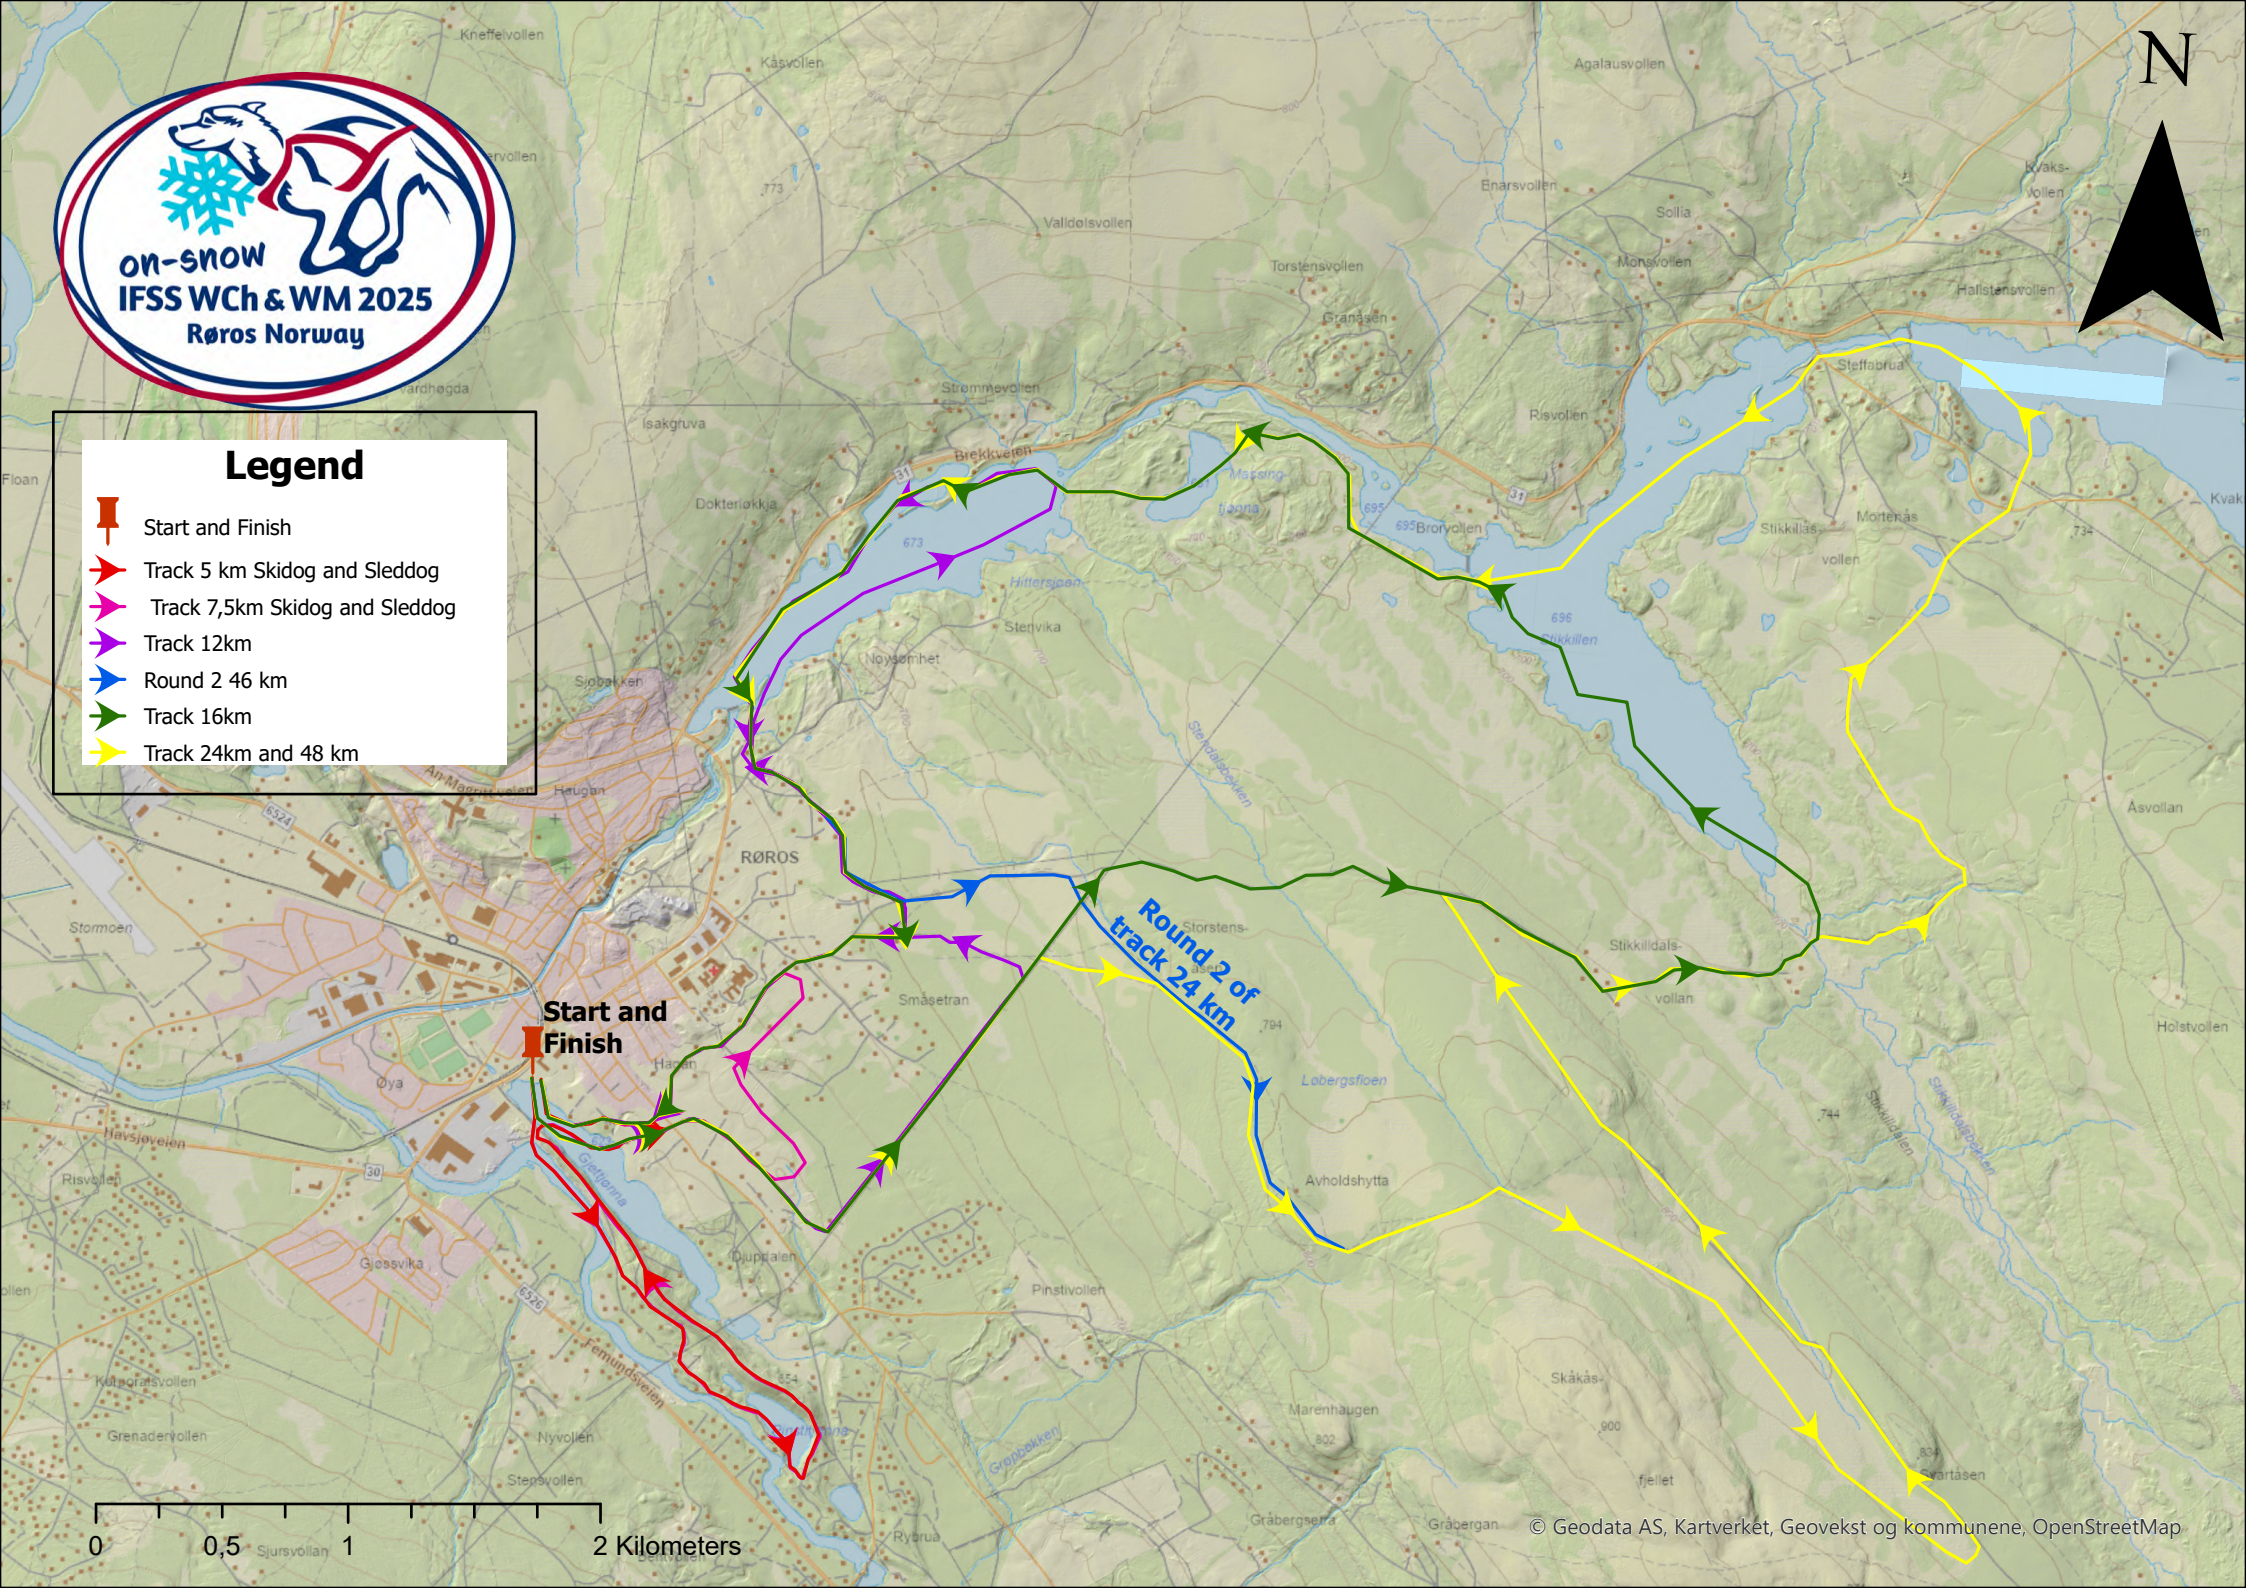

Legend

- Start and Finish
- Track 5 km Skidog and Sleddog
- Track 7,5km Skidog and Sleddog
- Track 12km
- Round 2 46 km
- Track 16km
- Track 24km and 48 km

Start and Finish

Round 2 of track 24 km